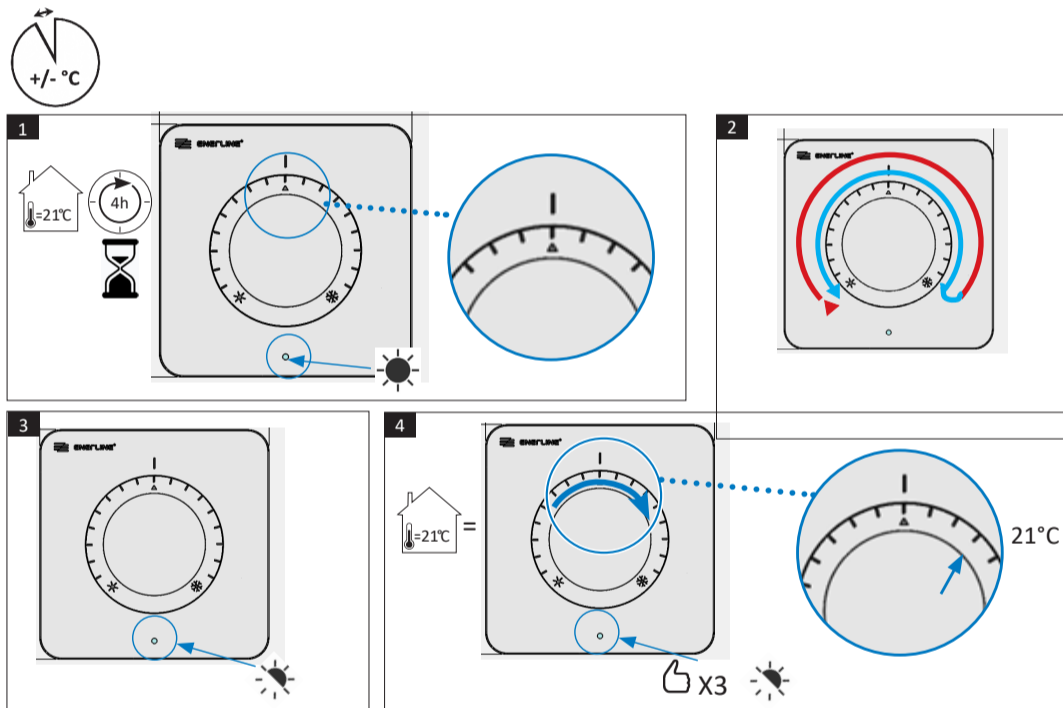

Ympäristö:	
Käyttölämpötila	0°C - +40°C
Kuljetus- ja varastointilämpötila	-10°C - +50°C
IP-luokitus	IP30
Suojausluokka	Luokka II
ERP tehokkuusluokitus	Taso IV
Lämpötilan tarkkuus	0.1°C
Lämpötilan säätöalue	+7°C - +30°C (0.5°C pykälä)
Jäätymisenesto	+7°C
Säätötapa	Proportional Band 2°C (sykli=20min) tai Hystereesi ± 0.6°C
Virtälähde	24V/240VAC 50Hz
Virransyöttö ja kuorma	Live Triac, NO tai NC 24VAC: Max. 5 toimilaitetta (1,6W / toimilaite) 230VAC: Max. 8 toimilaitetta (1,8W / toimilaite) Virtapiikki : 4A max
Anturi	Sisäänrakennettu ja/tai ulkoinen anturi NTC10kohm 25°C