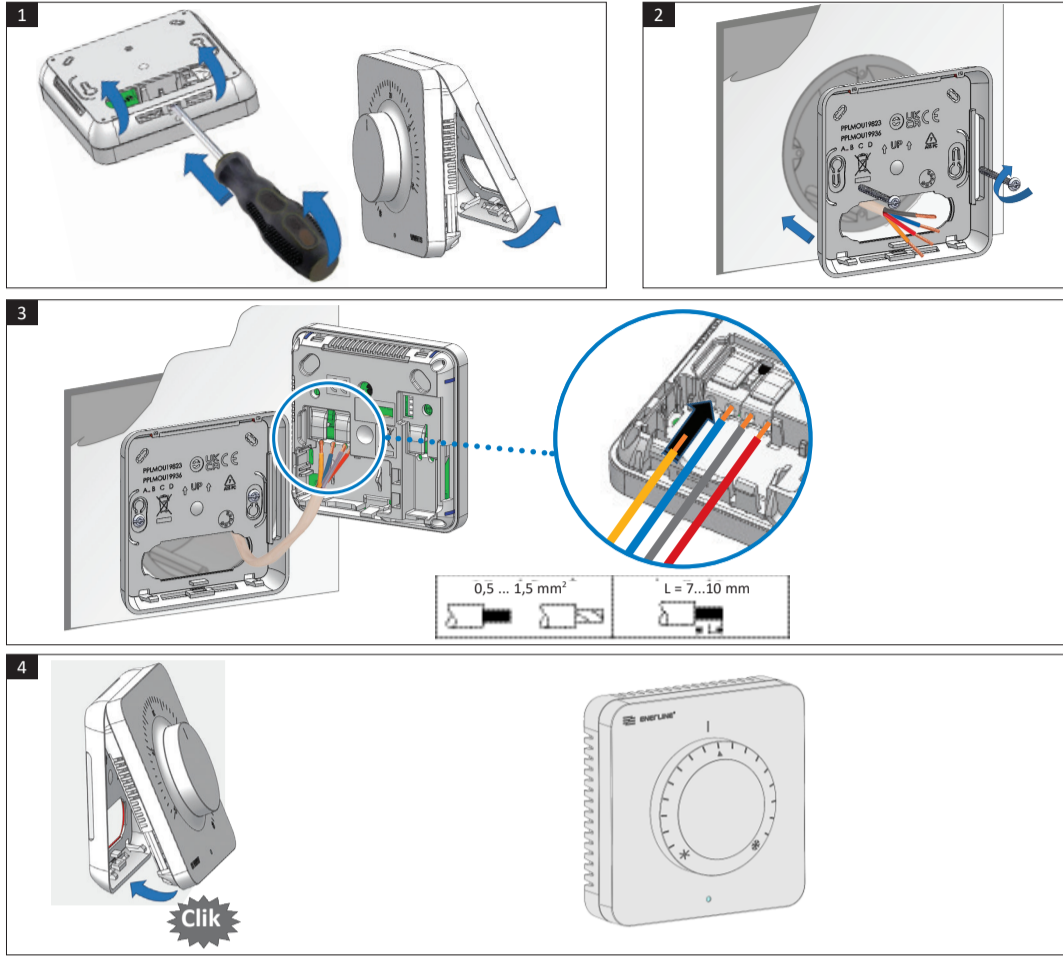

Ympäristö:	
Käyttölämpötila	0°C - +40°C
Kuljetus- ja varastointilämpötila	-10°C - +50°C
IP-luokitus	IP30
Suojausluokka	Luokka II
ERP tehokkuusluokitus	Taso IV
Lämpötilan tarkkuus	0.1°C
Lämpötilan säätöalue	+7°C - +30°C (0.5°C pykälä)
Jäätymisenesto	+7°C
Säätötapa	Proportional Band 2°C (sykli=20min) tai Hystereesi ± 0.6°C
Virtälähde	24V/240VAC 50Hz
Virransyöttö ja kuorma	Live Triac, NO tai NC 24VAC: Max. 5 toimilaitetta (1,6W / toimilaite) 230VAC: Max. 8 toimilaitetta (1,8W / toimilaite) Virtapiikki : 4A max
Anturi	Sisäänrakennettu ja/tai ulkoinen anturi NTC10kohm 25°C